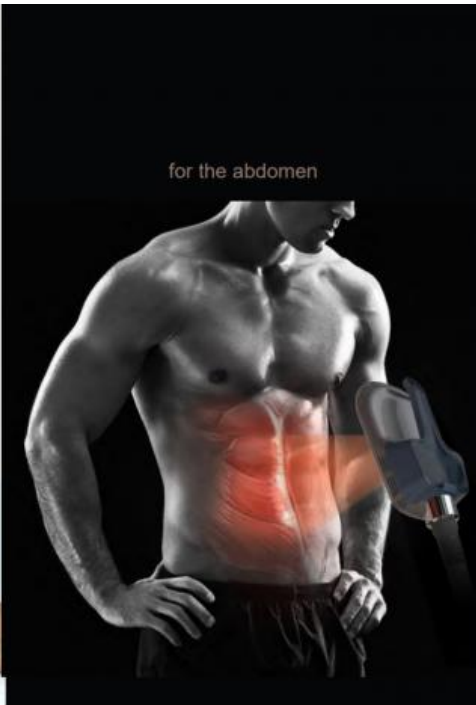

* Muscle Sculpt

Exercising the abdominal muscles, shaping the vest line / exercising the hip muscles, creating the peach hips / exercising the abdominal oblique muscles, and shaping the mermaid line.

Four handles, included special handles for arms

Theory

WORK THEORY of EMSlim machine

Non-invasive EMS procedure induces powerful muscle contractions not achievable through voluntary contractions. When exposed to strong contractions, the muscle tissue is forced to adapt to such extreme condition, it responds with a deep remodeling of its inner structure that results in muscle building and sculpting your body.

At the same time, the 100% extreme muscle contraction of EMS technology can trigger a large amount of fat decomposition, excreted by the body's normal metabolism within a few weeks. Therefore, slim beauty machine can strengthen and increase muscle, and reduce fat at the same time.

The Ems Pro works on the abdomen area contracting and tightening the muscles to both burn fat and sculpt the area. This treatment can help you improve the muscle definition that you are already seeing from your fitness routine. It is also ideal for addressing that stubborn inch of fat on your stomach that just won't go away.