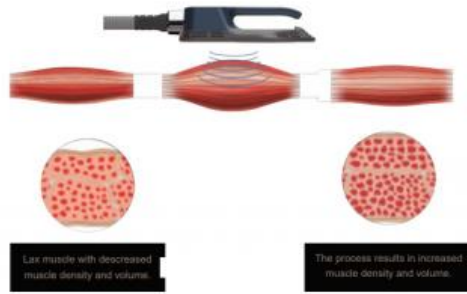

* Muscle Sculpt

Exercising the abdominal muscles, shaping the vest line / exercising the hip muscles, creating the peach hips / exercising the abdominal oblique muscles, and shaping the mermaid line.

Four handles, included special handles for arms

Theory

WORK THEORY of EMSlim machine

Non-invasive EMS procedure induces powerful muscle contractions not achievable through voluntary contractions. When exposed to strong contractions, the muscle tissue is forced to adapt to such extreme condition, it responds with a deep remodeling of its inner structure that results in muscle building and sculpting your body.

At the same time, the 100% extreme muscle contraction of EMS technology can trigger a large amount of fat decomposition, excreted by the body's normal metabolism within a few weeks. Therefore, slim beauty machine can strengthen and increase muscle, and reduce fat at the same time.